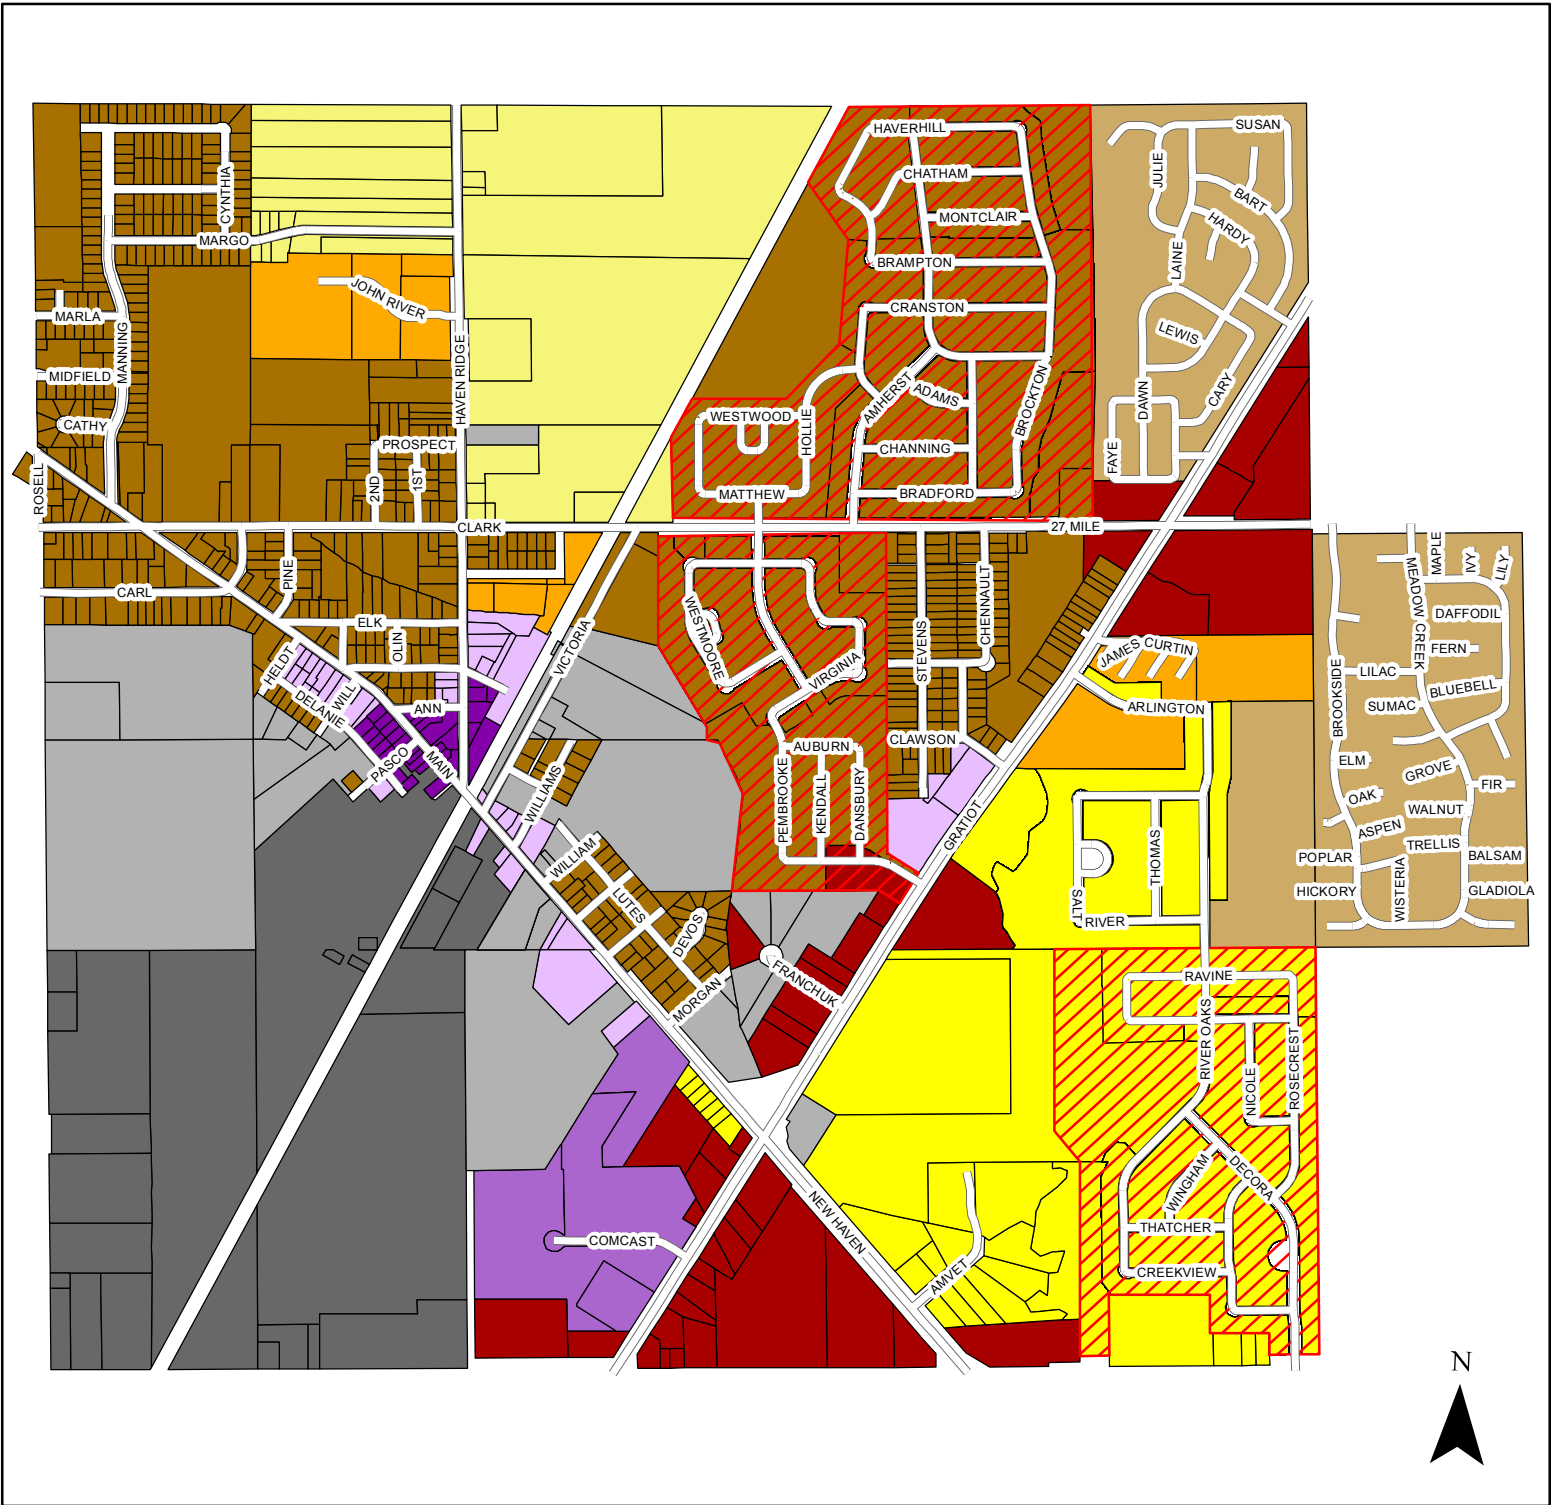

Village of New Haven Zoning Map

December 22, 2016

Legend

 SF - SINGLE FAMILY	 MH - MANUFACTURED HOUSING	 HI - HEAVY INDUSTRIAL
 SF I - SINGLE FAMILY	 GB - GENERAL BUSINESS	 RO - RESIDENTIAL OFFICE
 SF II - SINGLE FAMILY	 GBD - GENERAL BUSINESS DOWNTOWN	 IO - INDUSTRIAL OFFICE
 MF - MULTIPLE FAMILY	 LI - LIGHT INDUSTRIAL	 PUD